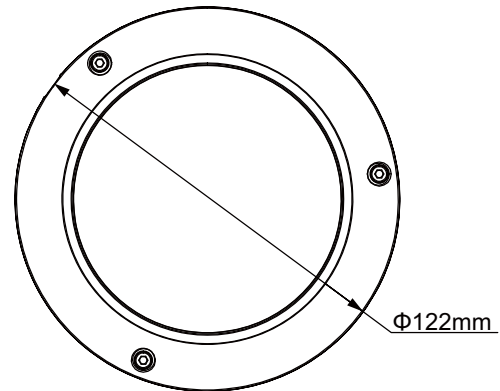

### Features

- 1/2.7" 2.1Megapixel CMOS
- 25/30fps@1080P, 25/30/50/60fps@720P
- High speed, long distance real-time transmission
- HD and standard definition dual-output
- OSD Menu, control over coaxial cable
- WDR(120dB), Day/Night(ICR), AWB, AGC, BLC, 3D-DNR
- 2.7~12mm motorized lens
- Max. IR LEDs length 30m, Smart IR
- IP67, IK10, DC12V

## Technical Specifications

Model	DH-HAC-HDBW2221RP-Z	DH-HAC-HDBW2221RN-Z
<b>Camera</b>		
Image Sensor	1/2.7" 2.1Megapixel CMOS	
Effective Pixels	1928(H)×1088(V)	
Electronic Shutter	1/3s~1/300,000s	
Video Frame Rate	25/30/50/60fps@720P; 25/30fps@1080P	
Synchronization	Internal	
Min. Illumination	0.03Lux@F1.4(AGC ON), 0Lux IR on	
Video Output	1-channel BNC HDCVI high definition video output & CVBS standard definition video output	
<b>Camera Features</b>		
Max. IR LEDs Length	30m, Smart IR	
Day/Night	Auto(ICR) / Color / B/W	
Backlight Compensation	120dB True WDR	
Noise Reduction	2D/3D	
OSD Menu	Multi-language	
<b>Lens</b>		
Focal Length	2.7~12mm	
Angle of View	H: 99° ~37°	
Lens Type	Motorized / Fixed Iris	
Mount Type	Φ14	
<b>General</b>		
Power Supply	DC12V±25%	
Power Consumption	Max 5W	
Working Environment	-30°C~+60°C / Less than 95%RH (no condensation)	
Transmission Distance	Over 500m via 75-3 coaxial cable	
Ingress Protection	IP67 & IK10	
Dimensions	Φ122mm×89mm	
Weight	0.45kg	
Material	Metal	

## Dimensions (mm)