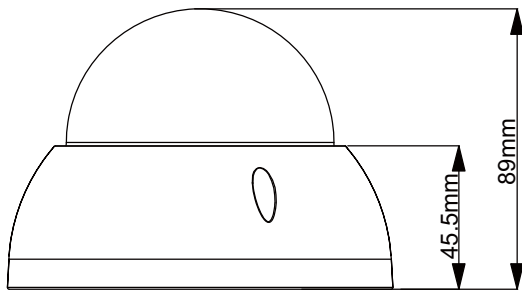

### Features

- 1/2.7" 2.1Megapixel CMOS
- 25/30fps@1080P, 25/30/50/60fps@720P
- High speed, long distance real-time transmission
- HD and standard definition dual-output
- OSD Menu, control over coaxial cable
- WDR(120dB), Day/Night(ICR), AWB, AGC, BLC, 3D-DNR
- 2.7~12mm motorized lens
- Max. IR LEDs length 30m, Smart IR
- IP67, IK10, DC12V

## Technical Specifications

Model	DH-HAC-HDBW2221RP-Z	DH-HAC-HDBW2221RN-Z
<b>Camera</b>		
Image Sensor	1/2.7" 2.1Megapixel CMOS	
Effective Pixels	1928(H)×1088(V)	
Electronic Shutter	1/3s~1/300,000s	
Video Frame Rate	25/30/50/60fps@720P; 25/30fps@1080P	
Synchronization	Internal	
Min. Illumination	0.03Lux@F1.4(AGC ON), 0Lux IR on	
Video Output	1-channel BNC HDCVI high definition video output & CVBS standard definition video output	
<b>Camera Features</b>		
Max. IR LEDs Length	30m, Smart IR	
Day/Night	Auto(ICR) / Color / B/W	
Backlight Compensation	120dB True WDR	
Noise Reduction	2D/3D	
OSD Menu	Multi-language	
<b>Lens</b>		
Focal Length	2.7~12mm	
Angle of View	H: 99° ~37°	
Lens Type	Motorized / Fixed Iris	
Mount Type	Φ14	
<b>General</b>		
Power Supply	DC12V±25%	
Power Consumption	Max 5W	
Working Environment	-30°C~+60°C / Less than 95%RH (no condensation)	
Transmission Distance	Over 500m via 75-3 coaxial cable	
Ingress Protection	IP67 & IK10	
Dimensions	Φ122mm×89mm	
Weight	0.45kg	
Material	Metal	

## Dimensions (mm)