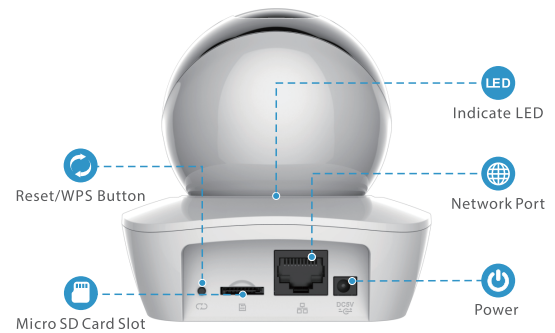

Smart Tracking
Tracking any object when it moves

Alarm Notification
Get instant alert while you're on the go

Easy4ip Cloud
Cloud management for your easy monitoring

Stay close with what you care

With Easy4ip Cloud, you'll have access to what you care as long as Internet is available. You can record daily or motion videos on Easy4ip Cloud and playback anytime anywhere.

Front View

Back View

Specifications

Camera

1/3" 4Megapixel progressive CMOS
4MP(2688 x 1520)
Night Vision: 10m distance
3.6mm fixed lens
Field of View : 83°(H), 45°(V), 94°(D)
355°Pan & 90°Tilt

Video & Audio

Auxiliary Interface

Micro SD Slot (up to 128GB)
Built-in Mic & Speaker
WPS/Reset button

General

DC 5V2A Power supply
Power Consumption: <8W
Working Environment:-10°C~+45°C, Less than 95%RH
Dimensions: 94 × 94 × 94mm (3.7 × 3.7 × 3.7inch)
Weight: 240g (0.53lb)
CE, FCC, UL