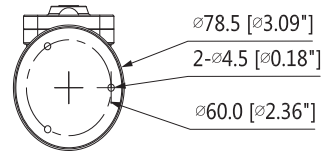

Construction

Casing	Plastic
Dimensions	Φ78.5mm×127.8mm(3.09" x5.03")
Net Weight	0.31Kg (0.68lb)
Gross Weight	0.45Kg (0.99lb)

Dimensions (mm/inch)

Ordering Information

Type	Part Number	Description
1.3MP Camera	DH-IPC-K15SP	1.3MP K Series Dual Band Wi-Fi Network Camera, PAL
	DH-IPC-K15SN	1.3MP K Series Dual Band Wi-Fi Network Camera, NTSC
	IPC-K15SP	1.3MP K Series Dual Band Wi-Fi Network Camera, PAL
	IPC-K15SN	1.3MP K Series Dual Band Wi-Fi Network Camera, NTSC