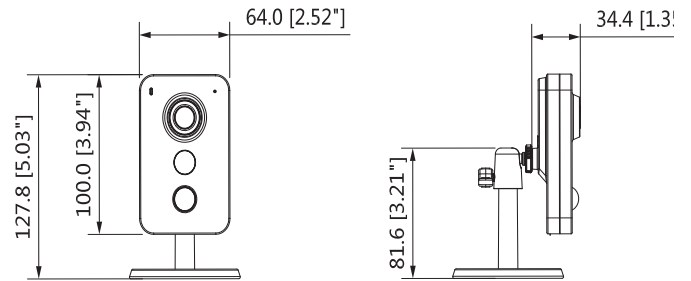

Construction

Casing	Plastic
Dimensions	Φ78.5mm×127.8mm(3.09" x5.03")
Net Weight	0.31Kg (0.68lb)
Gross Weight	0.45Kg (0.99lb)

Dimensions (mm/inch)

Ordering Information

Type	Part Number	Description
1.3MP Camera	DH-IPC-K15SP	1.3MP K Series Dual Band Wi-Fi Network Camera, PAL
	DH-IPC-K15SN	1.3MP K Series Dual Band Wi-Fi Network Camera, NTSC
	IPC-K15SP	1.3MP K Series Dual Band Wi-Fi Network Camera, PAL
	IPC-K15SN	1.3MP K Series Dual Band Wi-Fi Network Camera, NTSC