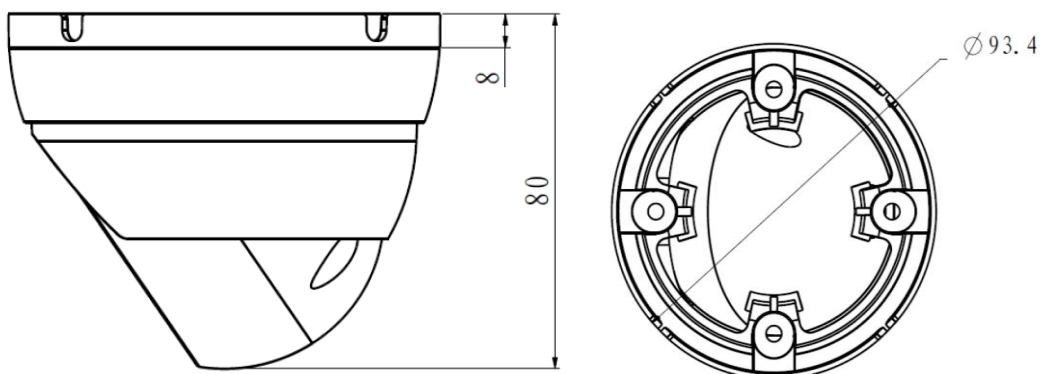

DH-IPC-HDW4421M

Network	
Ethernet	RJ-45 (10/100Base-T)
Wi-Fi	N/A
Protocol	IPv4/IPv6, HTTP, HTTPS, SSL, TCP/IP, UDP, UPnP, ICMP, IGMP, SNMP, RTSP, RTP, SMTP, NTP, DHCP, DNS, PPPOE, DDNS, FTP, IP Filter, QoS, Bonjour
Compatibility	ONVIF,PSIA,CGI
Max. User Access	20 users
Smart Phone	iPhone, iPad, Android, Windows Phone
Auxiliary Interface	
Memory Slot	N/A
RS485	N/A
Alarm	N/A
PIR Sensor Range	N/A
General	
Power Supply	DC12V, PoE (802.3af)
Power Consumption	< 5W
Working Environment	-40°C~+60°C, Less than 95% RH
Ingress Protection	IP67
Vandal Resistance	N/A
Dimensions	Φ108mm×84mm
Weight	0.25Kg(0.38Kg with packaging)

Dimensions (mm)

Dahua Technology Co., Ltd.

1199 BinAn Road, Binjiang District, Hangzhou, China

Tel: +86-571-87688883

Fax: +86-571-87688815

Email:overseas@dahuatech.com

www.dahuasecurity.com

*Design and specifications are subject to change without notice.

© 2015 Dahua Technology Co., Ltd.