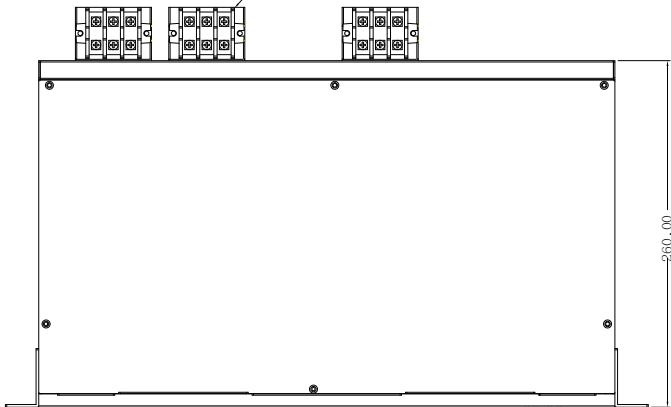

Terminal Blocks

260.00

Mounting Bracket

81.75
22.00
15.00
7.00

432.00
460.00
482.00

44.80