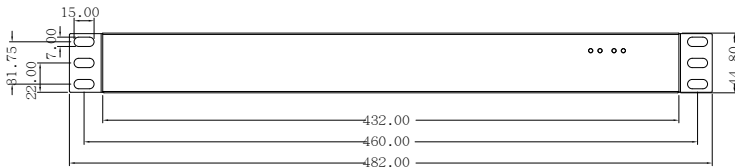

Terminal Blocks

260.00

Mounting Bracket

81.75
22.00
15.00
7.00

432.00
460.00
482.00

44.80