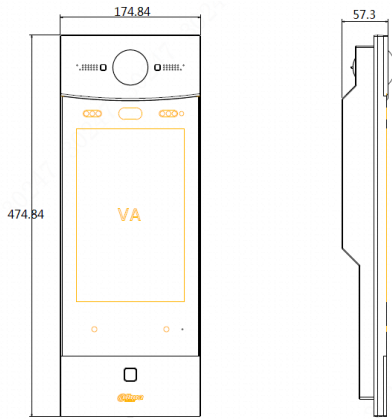

Audio

Audio Compression	G.711
Audio Input	Omnidirectional Mic
Audio Output	Built-in Speaker
Bidirectional Talk	Support Dual-way Bidirectional talk

Display

LCD Screen	10" TFT 800x1280
------------	------------------

Operation Mode

Keypad	Touch Screen
Reader	Mifare Card Fingerprint

Approaching Induction

Body Approaching	1m
------------------	----

Interface

Alarm In/Out	2/2
--------------	-----

Door Control	1 Relay Out 1 RS485 1 Feedback 1 Exit Button
Wiegand In/Out	1/1

Network

Ethernet	10M/100Mbps
Network Protocol	TCP/IP

General

Ingress Protection	IP54
Tamper Switch	1
Installation	Flush
Material	Tempered Glass Aluminum
Power	DC 12V
Power Consumption	Standby ≤8W, Work ≤30W
Working Temperature	-20°C~+60°C
Relative Humidity	10%~90%RH
Dimensions	475mm×174mm×58mm
Weight	2Kg

Dimensions

View Area

Application