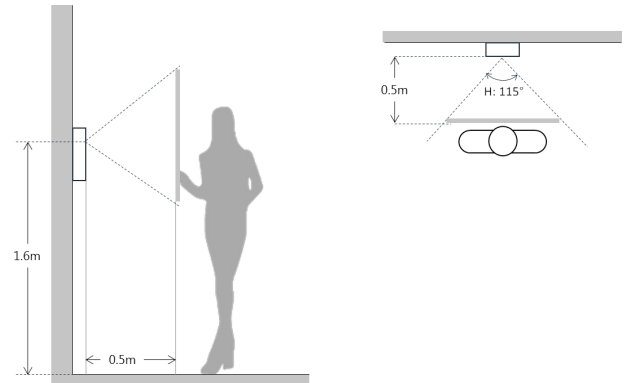

Network

Ethernet	10M/100Mbps
Network Protocol	TCP/IP

General

Ingress Protection	IP54
Tamper Switch	1
Installation	Flush
Material	Tempered Glass Aluminum
Power	DC 12V
Power Consumption	Standby ≤8W, Work ≤30W
Working Temperature	-20°C~+60°C
Relative Humidity	10%~90%RH
Dimensions	475mm×174mm×58mm
Weight	2Kg

Dimensions

View Area

Application